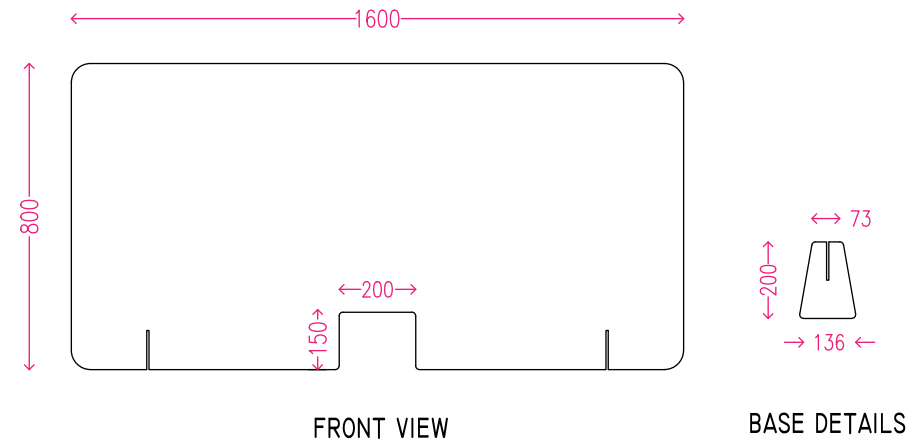

Dimension	L 2800 x H 850 mm L 2400 x H 700 mm
Material	Transparent Acrylic Screen
Thickness	6 mm
Price	TBC, available upon request
Customizable	Yes, upon request

ACRYLIC PANEL A

ACRYLIC PANEL B

Type 3

Acrylic Screen Height Adjustable Desk

The transparency also enable employees to stay visually connected without having an feeling of isolation.

Dimension	H 600 x W 850 X L 1550 mm
Material	Transparent Acrylic Screen
Thickness	6 mm
Price	TBC, available upon request
Customizable	Yes, upon request

The clear transparency of the acrylic screens allows easy maintenance. The 6 mm thickness of the acrylic screen is designed with rounded-edge and side legs to ensure stability and extra safety.

Dimension	L 1600 x H 800 mm
Material	Transparent Acrylic Screen
Thickness	6 mm
Price	TBC, available upon request
Customizable	Yes, upon request