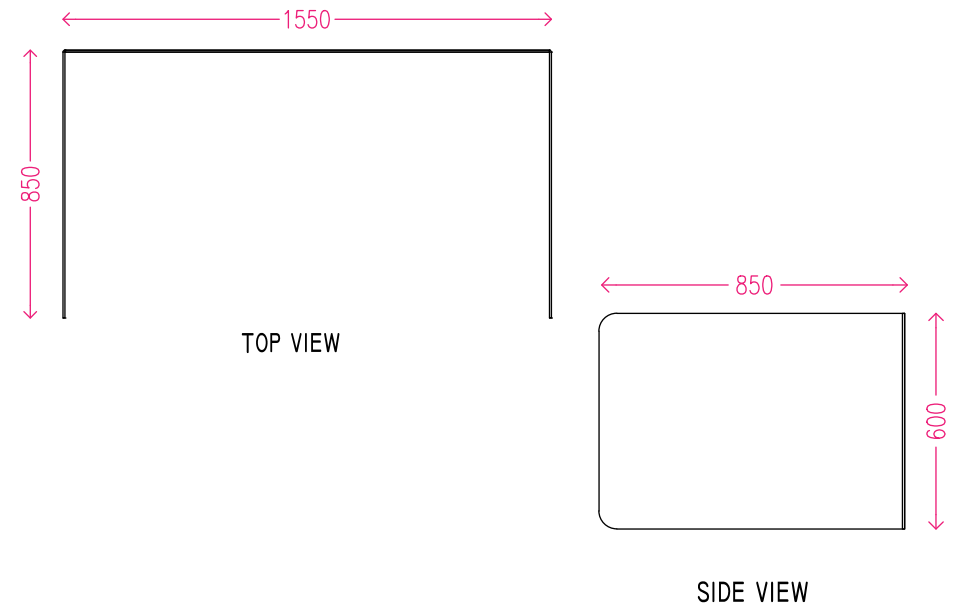

Very stable with its side legs, and easy to assemble, you can easily move them in the office upon your needs.

Dimension	W 900 x H 1450 mm
Material	Transparent Acrylic Screen
Thickness	6 mm
Price	TBC, available upon request
Customizable	Yes, upon request

Dimension	L 2800 x H 850 mm L 2400 x H 700 mm
Material	Transparent Acrylic Screen
Thickness	6 mm
Price	TBC, available upon request
Customizable	Yes, upon request

ACRYLIC PANEL A

ACRYLIC PANEL B

Type 3

Acrylic Screen Height Adjustable Desk

The transparency also enable employees to stay visually connected without having an feeling of isolation.

Dimension	H 600 x W 850 X L 1550 mm
Material	Transparent Acrylic Screen
Thickness	6 mm
Price	TBC, available upon request
Customizable	Yes, upon request

The clear transparency of the acrylic screens allows easy maintenance. The 6 mm thickness of the acrylic screen is designed with rounded-edge and side legs to ensure stability and extra safety.

Dimension	L 1600 x H 800 mm
Material	Transparent Acrylic Screen
Thickness	6 mm
Price	TBC, available upon request
Customizable	Yes, upon request