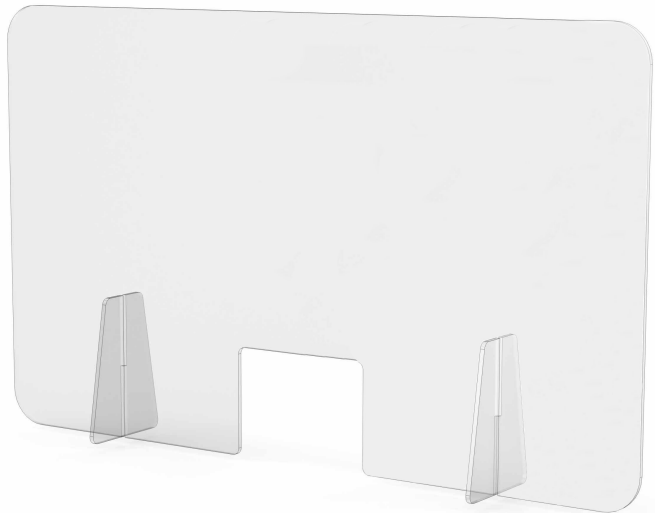

Type 5

Acrylic Screen Fully Customizable

Office Inspirations is providing a fully customizable sneeze guards based on the actual dimensions required which can be used for desk, meeting room, reception or any other areas in your working environment.

The 6 mm thickness of the acrylic screen is designed with rounded-edge and side legs to ensure stability and extra safety. The clear transparency of the acrylic screens allows easy maintenance.

Dimension	Customizable
Material	Transparent Acrylic Screen
Thickness	6 mm
Price	TBC, available upon request