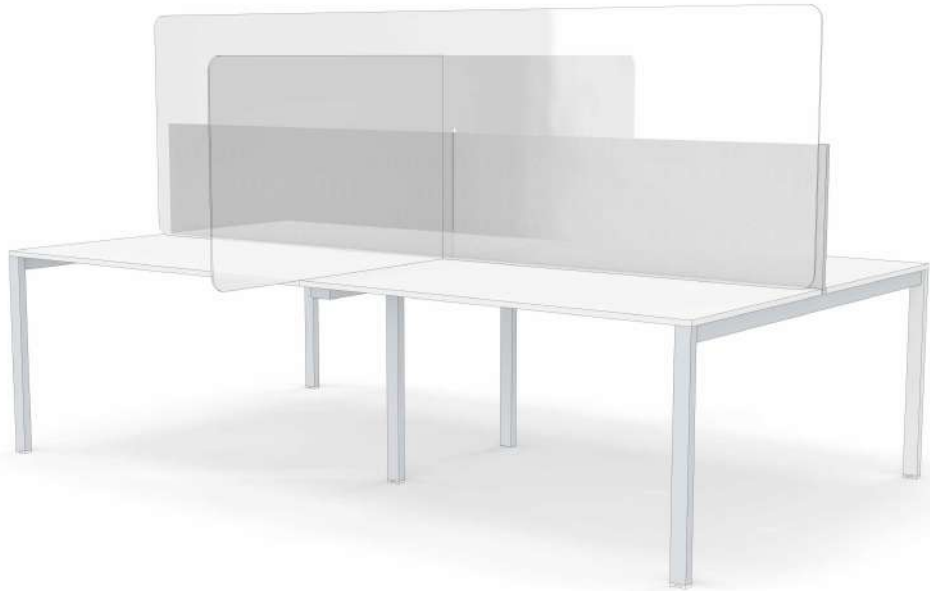

info@office-inspirations.com
+971 4369 7844
www.office-inspirations.com

Type 1

Side Acrylic Screen Fixed Desk

Office Inspirations free standing screens can be placed on every kind of fixed desk or meeting table. The 6 mm thickness of the acrylic screen is designed with rounded-edge for extra safety.

Very stable with its side legs, and easy to assemble, you can easily move them in the office upon your needs.

Dimension	W 900 x H 1450 mm
Material	Transparent Acrylic Screen
Thickness	6 mm
Price	TBC, available upon request
Customizable	Yes, upon request

Dimension	L 2800 x H 850 mm L 2400 x H 700 mm
Material	Transparent Acrylic Screen
Thickness	6 mm
Price	TBC, available upon request
Customizable	Yes, upon request

ACRYLIC PANEL A

ACRYLIC PANEL B

Type 3

Acrylic Screen Height Adjustable Desk

Office Inspirations free standing screens can be placed on top of your height adjustable desk - for a frontal and side protection of your working space.

The 6 mm thickness of the acrylic screen is designed with rounded-edge for extra safety. The clear transparency of the protective screens allows an easy maintenance to ensure a clean and safe workplace environment.