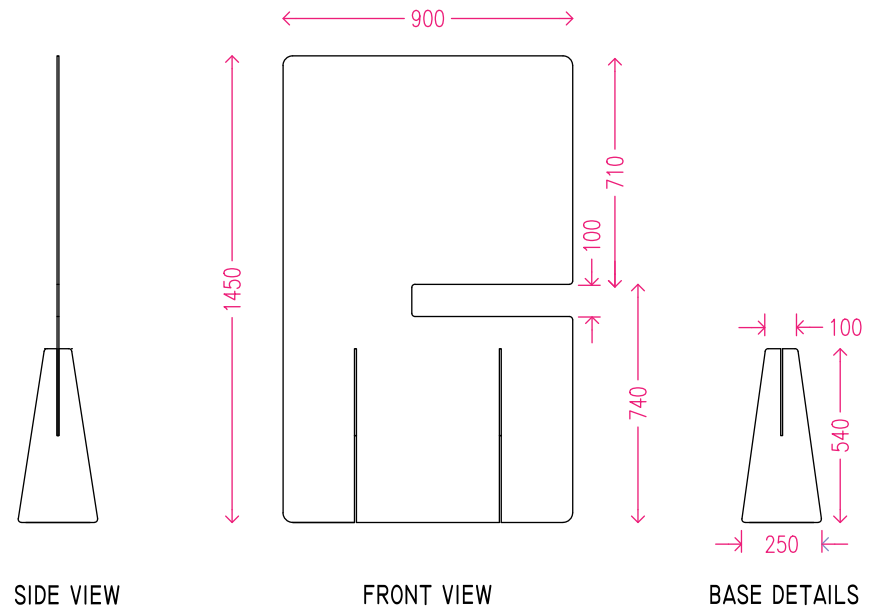

info@office-inspirations.com
+971 4369 7844
www.office-inspirations.com

Type 1

Side Acrylic Screen Fixed Desk

Office Inspirations free standing screens can be placed on every kind of fixed desk or meeting table. The 6 mm thickness of the acrylic screen is designed with rounded-edge for extra safety.

Very stable with its side legs, and easy to assemble, you can easily move them in the office upon your needs.

Dimension	W 900 x H 1450 mm
Material	Transparent Acrylic Screen
Thickness	6 mm
Price	TBC, available upon request
Customizable	Yes, upon request

Dimension	L 2800 x H 850 mm L 2400 x H 700 mm
Material	Transparent Acrylic Screen
Thickness	6 mm
Price	TBC, available upon request
Customizable	Yes, upon request

ACRYLIC PANEL A

ACRYLIC PANEL B

Type 3

Acrylic Screen Height Adjustable Desk

The transparency also enable employees to stay visually connected without having an feeling of isolation.

Dimension	H 600 x W 850 X L 1550 mm
Material	Transparent Acrylic Screen
Thickness	6 mm
Price	TBC, available upon request
Customizable	Yes, upon request